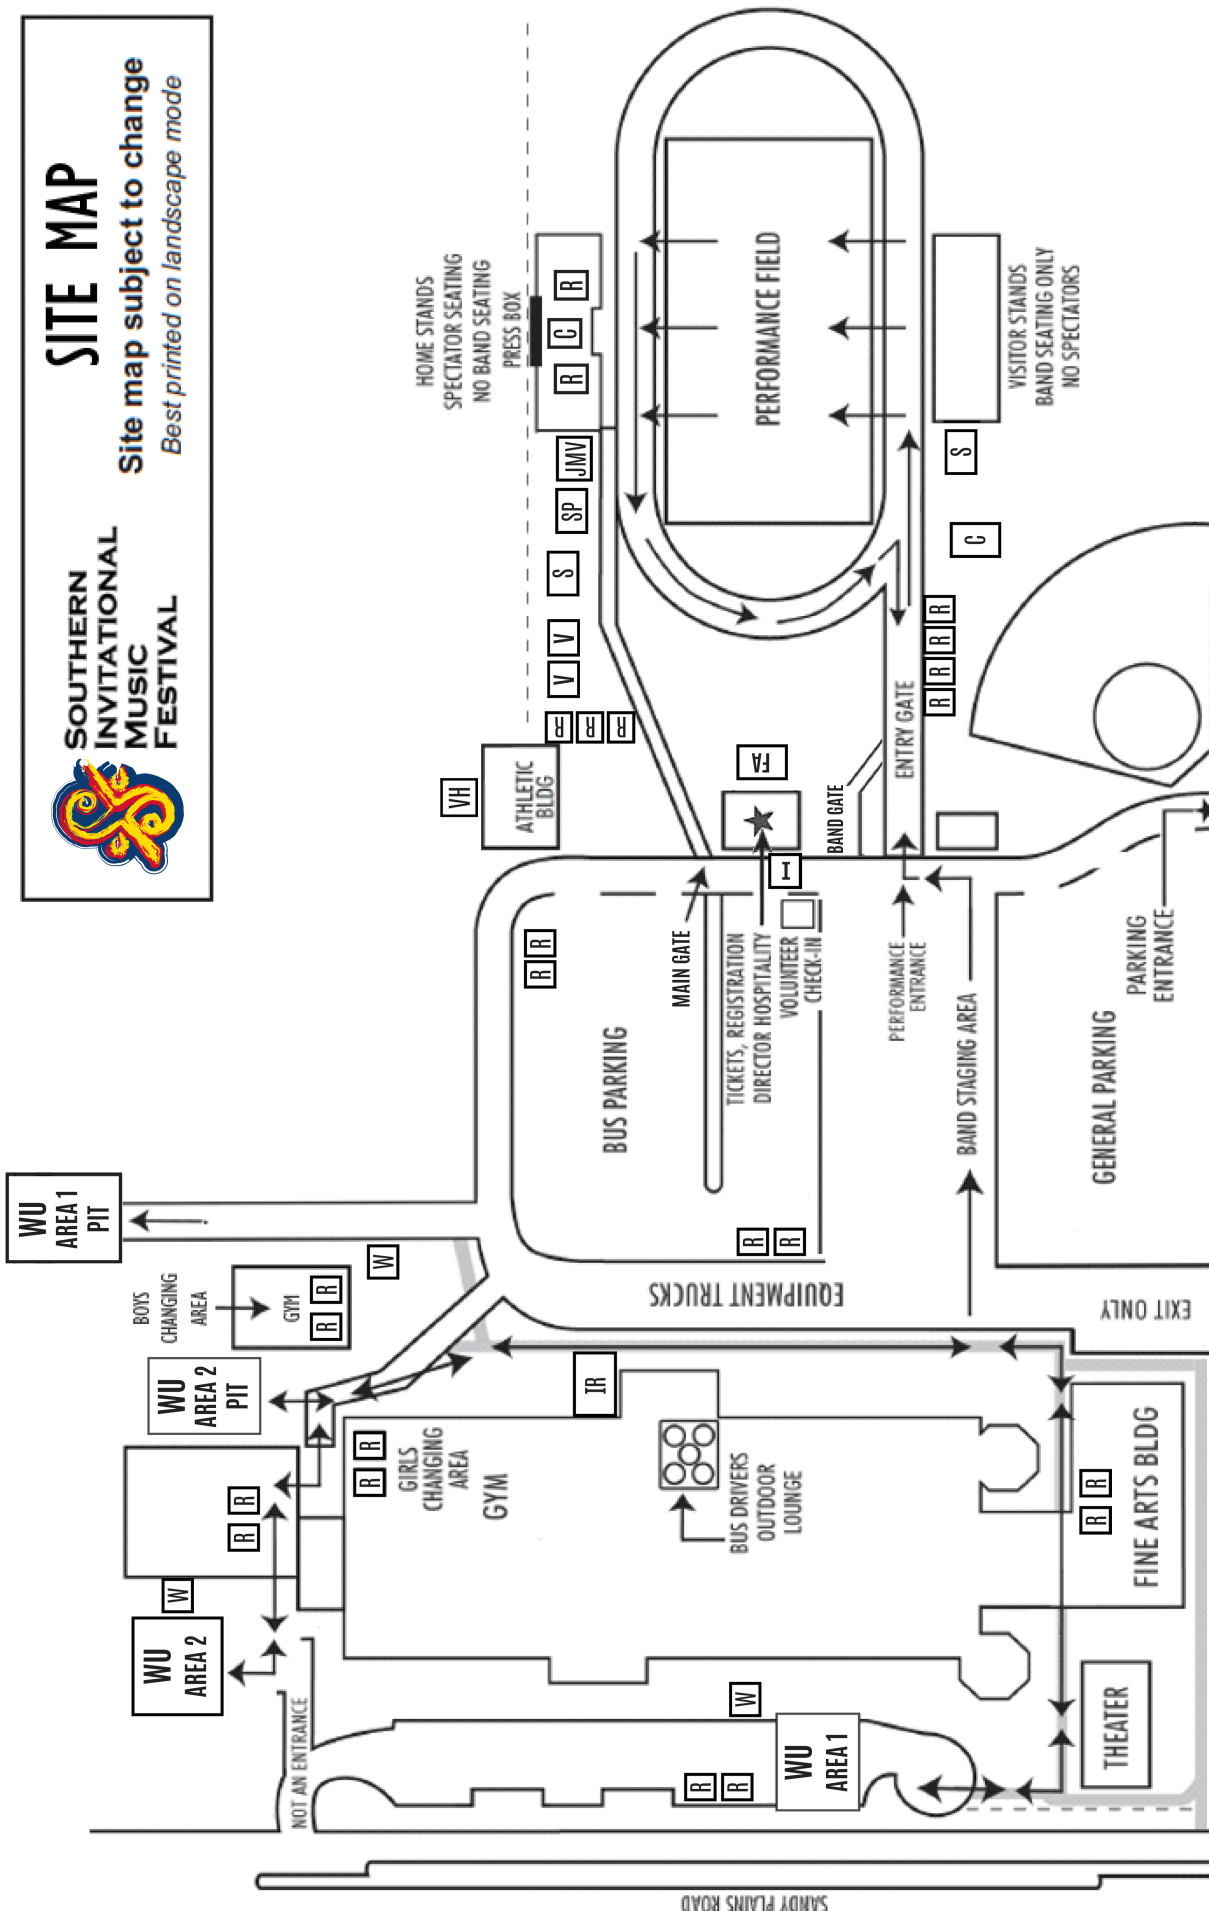

SITE MAP

Site map subject to change
Best printed on landscape mode

SOUTHERN INVITATIONAL MUSIC FESTIVAL

- AMENITIES LEGEND**
- C - CONCESSIONS
 - FA - FIRST AID
 - I - GUEST INFORMATION
 - IR - INSTRUMENT REPAIR
 - R - RESTROOM
 - W - WATER STATION
 - WU - WARM AREAS
 - VH - VOLUNTEER HOSPITALITY
- VENDORS**
- S - SOUVENIR TENT
 - SP - SPIRIT POP
 - V - VENDOR
 - JMV - JEFFREY MORRIS VIDEO

OVERFLOW PARKING
 SPRAYBERRY SQUARE SHOPPING CENTER
 1/2 BLOCK ON RIGHT
 DESIGNATED PARKING AREA ONLY
 ALSO BEHIND WALGREENS AND ARBY'S

WALGREENS
 ARBY'S

OFFICE PARK OVERFLOW PARKING

CHICK-FILA